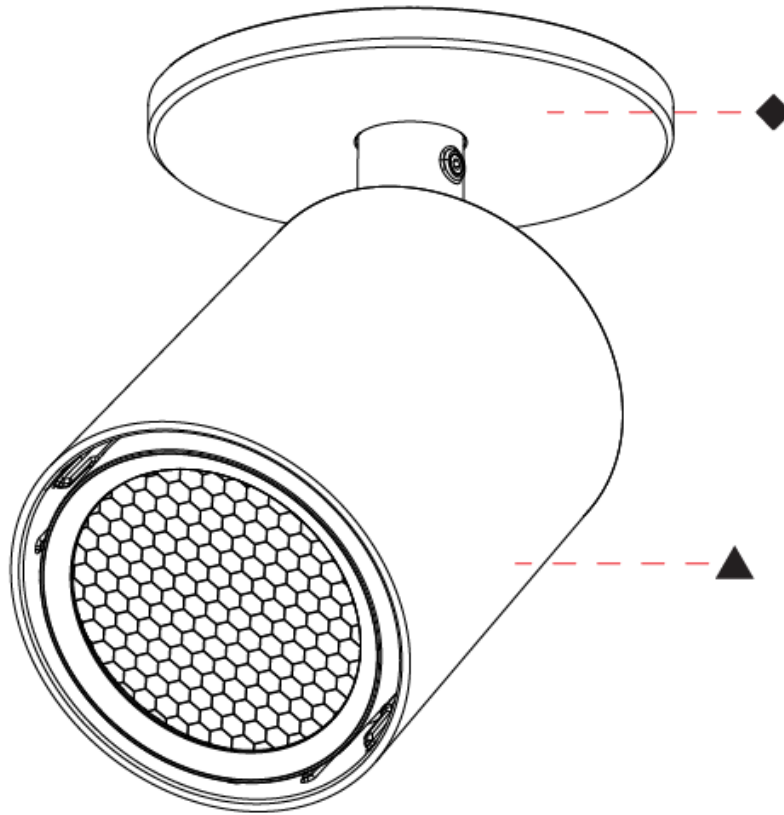

A3D439-

PROJECT	_____
TYPE	_____
SPECIFIER	_____
QUANTITY	_____
DATE	_____

A