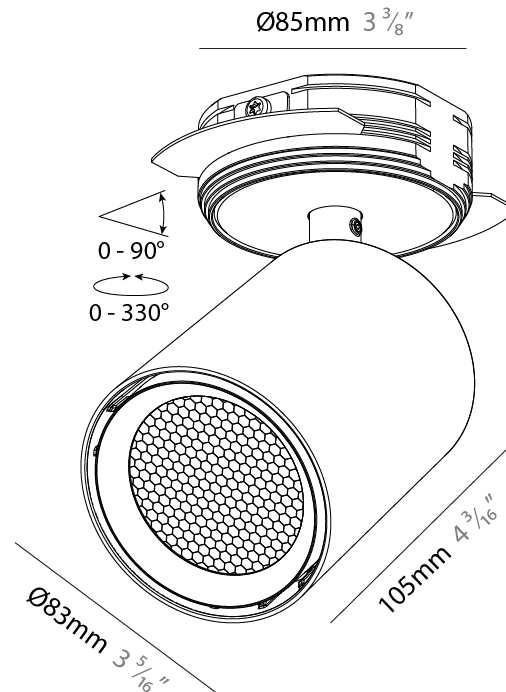

GENERAL

Series: Centriq
Subseries: Centriq In
Partner: Prolicht
Division: Architectural
Installation: Surface
Product Type: Spots
Mounting Location: Ceiling
Light Distribution: Adjustable / Downlight

PHYSICAL

Shape: Cylinder
Diameter (mm): 83
Diameter (in): 3 1/4
Height (mm): 160
Height (in): 6 5/16
Ceiling Thickness (mm): 10 / 12.5 / 15 / 25
Ceiling Thickness (in): 3/8 or 1/2 or 9/16 or 1
Min. Recessing Depth (mm): 50
Min. Recessing Depth (in): 1 15/16
Fixture Finish: SSR / BKV / CWI / CRY / HAB / UFT / ITA / RUA / FTG / MYG / LOD / PUS / FRO / FUP / KIA / POP / BLS / SPG / MEY / GOH / CHC / COM / ABZ / JAG / OBR / MOS / ROR
Fixture Material: Aluminum Die Cast
Cut-out Measurements: Dia. 86mm / 3 3/8"

ELECTRICAL

Lamp Type: LED
Input Wattage (W): 8.2
Dimming: DALI Dimming / MATTER Dimming
Driver Included: Yes
Driver Location: Remote
Driver Type: Constant Current - Universal
Driver Class: Class 2
Input Voltage (V): 120
Constant Current (MA): 200mA

LED

Color Temperature (°K): 2700-6500 Tunable White
Max. Delivered Lumen (lm): Max 569
Nominal Lumen (lm): Max 664
CRI: >90 CRI
Efficiency (%): 99.6
Lamp Life (hrs): 50000

OPTICAL

Beam Angle: 12
Adjustability: Rotational 350°; Tilt 90°

RATINGS AND CERTIFICATIONS

Certified By: Certified for North American Standards
IP rating: IP20
Glare Rating: ≤ 16