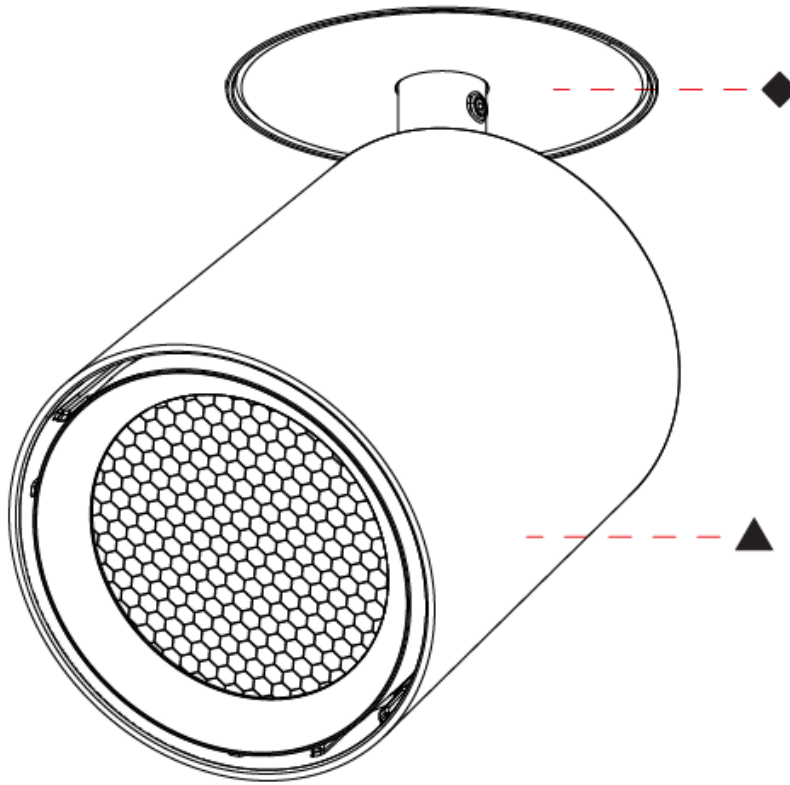

A3D450-

PROJECT	_____
TYPE	_____
SPECIFIER	_____
QUANTITY	_____
DATE	_____