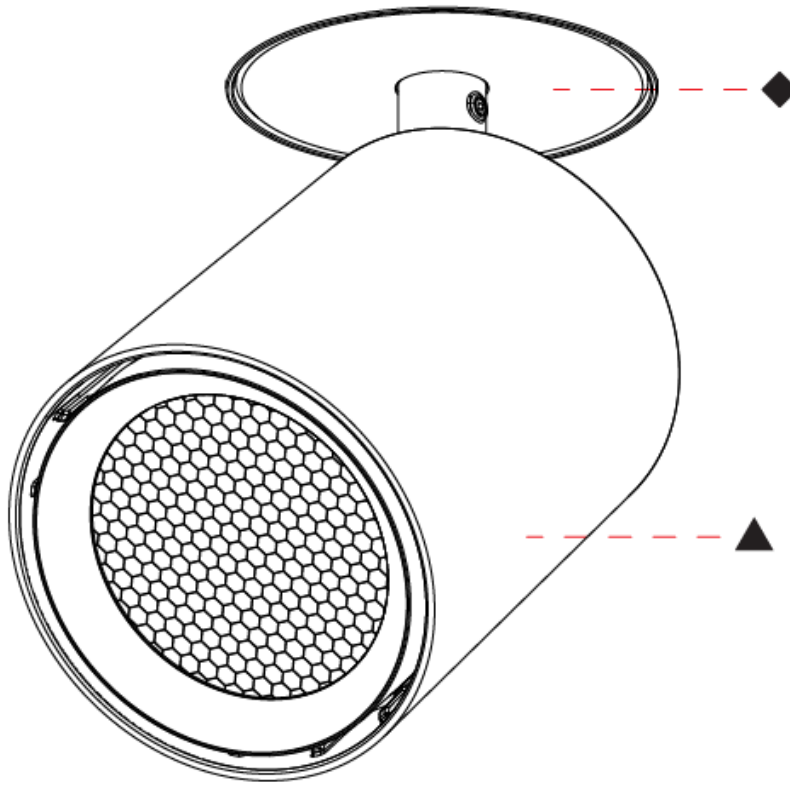

A3D451-

PROJECT	_____
TYPE	_____
SPECIFIER	_____
QUANTITY	_____
DATE	_____