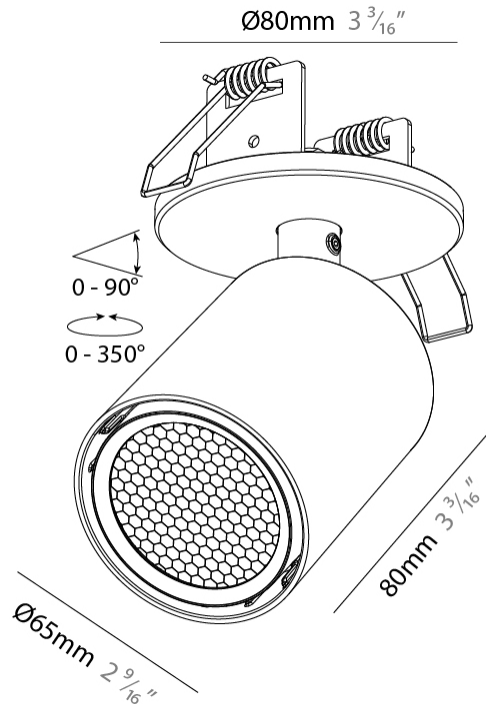

GENERAL

Series: Centriq
Subseries: Centriq In
Partner: Prolicht
Division: Architectural
Installation: Surface
Product Type: Spots
Mounting Location: Ceiling
Light Distribution: Adjustable / Downlight

PHYSICAL

Shape: Cylinder
Diameter (mm): 65
Diameter (in): 2 ⁹/₁₆
Height (mm): 120
Height (in): 4 ³/₄
Min. Recessing Depth (mm): 50
Min. Recessing Depth (in): 1 ¹⁵/₁₆

Fixture Finish: SSR / BKV / CWI / CRY / HAB / UFT / ITA / RUA / FTG / MYG / LOD / PUS / FRO / FUP / KIA / POP / BLS / SPG / MEY / GOH / CHC / COM / ABZ / JAG / OBR / MOS / ROR

Fixture Material: Aluminum Die Cast
Cut-out Measurements: Dia. 68mm / 2 11/16"

ELECTRICAL

Input Wattage (W): 8.2
Dimming: DALI Dimming / MATTER Dimming
Driver Included: Yes
Driver Location: Remote
Driver Type: Constant Current - Universal
Driver Class: Class 2
Input Voltage (V): 120
Constant Current (MA): 200mA

LED

Color Temperature (°K): 2700-6500 Tunable White
Max. Delivered Lumen (lm): Max 1251
Nominal Lumen (lm): Max 1460
CRI: >90 CRI
Efficiency (%): 99.6
Lamp Life (hrs): 50000

OPTICAL

Beam Angle: 24, 36, 52
Adjustability: Rotational 350°; Tilt 90°

RATINGS AND CERTIFICATIONS

Certified By: Certified for North American Standards
IP rating: IP20
Glare Rating: ≤ 16