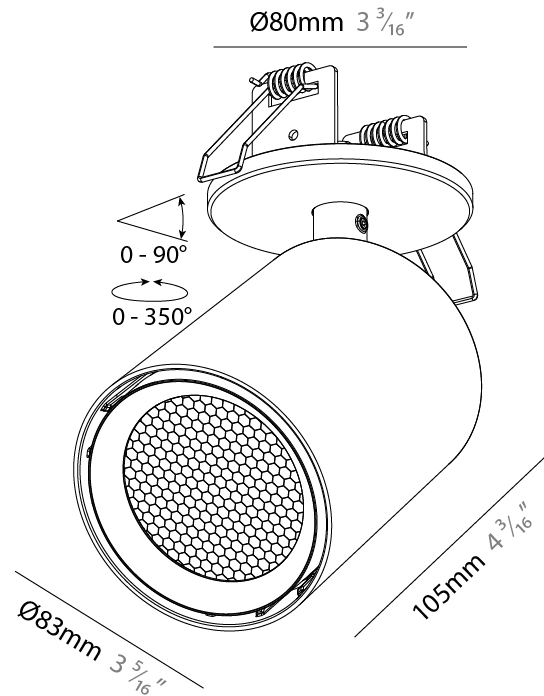

GENERAL

Series: Centriq
Subseries: Centriq In
Partner: Prolicht
Division: Architectural
Installation: Surface
Product Type: Spots
Mounting Location: Ceiling
Light Distribution: Adjustable / Downlight

PHYSICAL

Shape: Cylinder
Diameter (mm): 83
Diameter (in): 3 1/4
Height (mm): 160
Height (in): 6 5/16
Min. Recessing Depth (mm): 50
Min. Recessing Depth (in): 1 15/16
Fixture Finish: SSR / BKV / CWI / CRY / HAB / UFT / ITA / RUA / FTG / MYG / LOD / PUS / FRO / FUP / KIA / POP / BLS / SPG / MEY / GOH / CHC / COM / ABZ / JAG / OBR / MOS / ROR
Fixture Material: Aluminum Die Cast
Cut-out Measurements: Dia. 68mm / 2 11/16"

ELECTRICAL

Input Wattage (W): 27.4
Dimming: DALI Dimming / MATTER Dimming
Driver Included: Yes
Driver Location: Remote
Driver Type: Constant Current - Universal
Driver Class: Class 2
Input Voltage (V): 120
Constant Current (MA): 700mA

LED

Color Temperature (°K): 2700-6500 Tunable White
Max. Delivered Lumen (lm): Max 2414
Nominal Lumen (lm): Max 2827
CRI: >90 CRI
Efficiency (%): 88.2
Lamp Life (hrs): 50000

OPTICAL

Beam Angle: 24, 36, 52
Adjustability: Rotational 350°; Tilt 90°

RATINGS AND CERTIFICATIONS

Certified By: Certified for North American Standards
IP rating: IP20
Glare Rating: ≤ 16